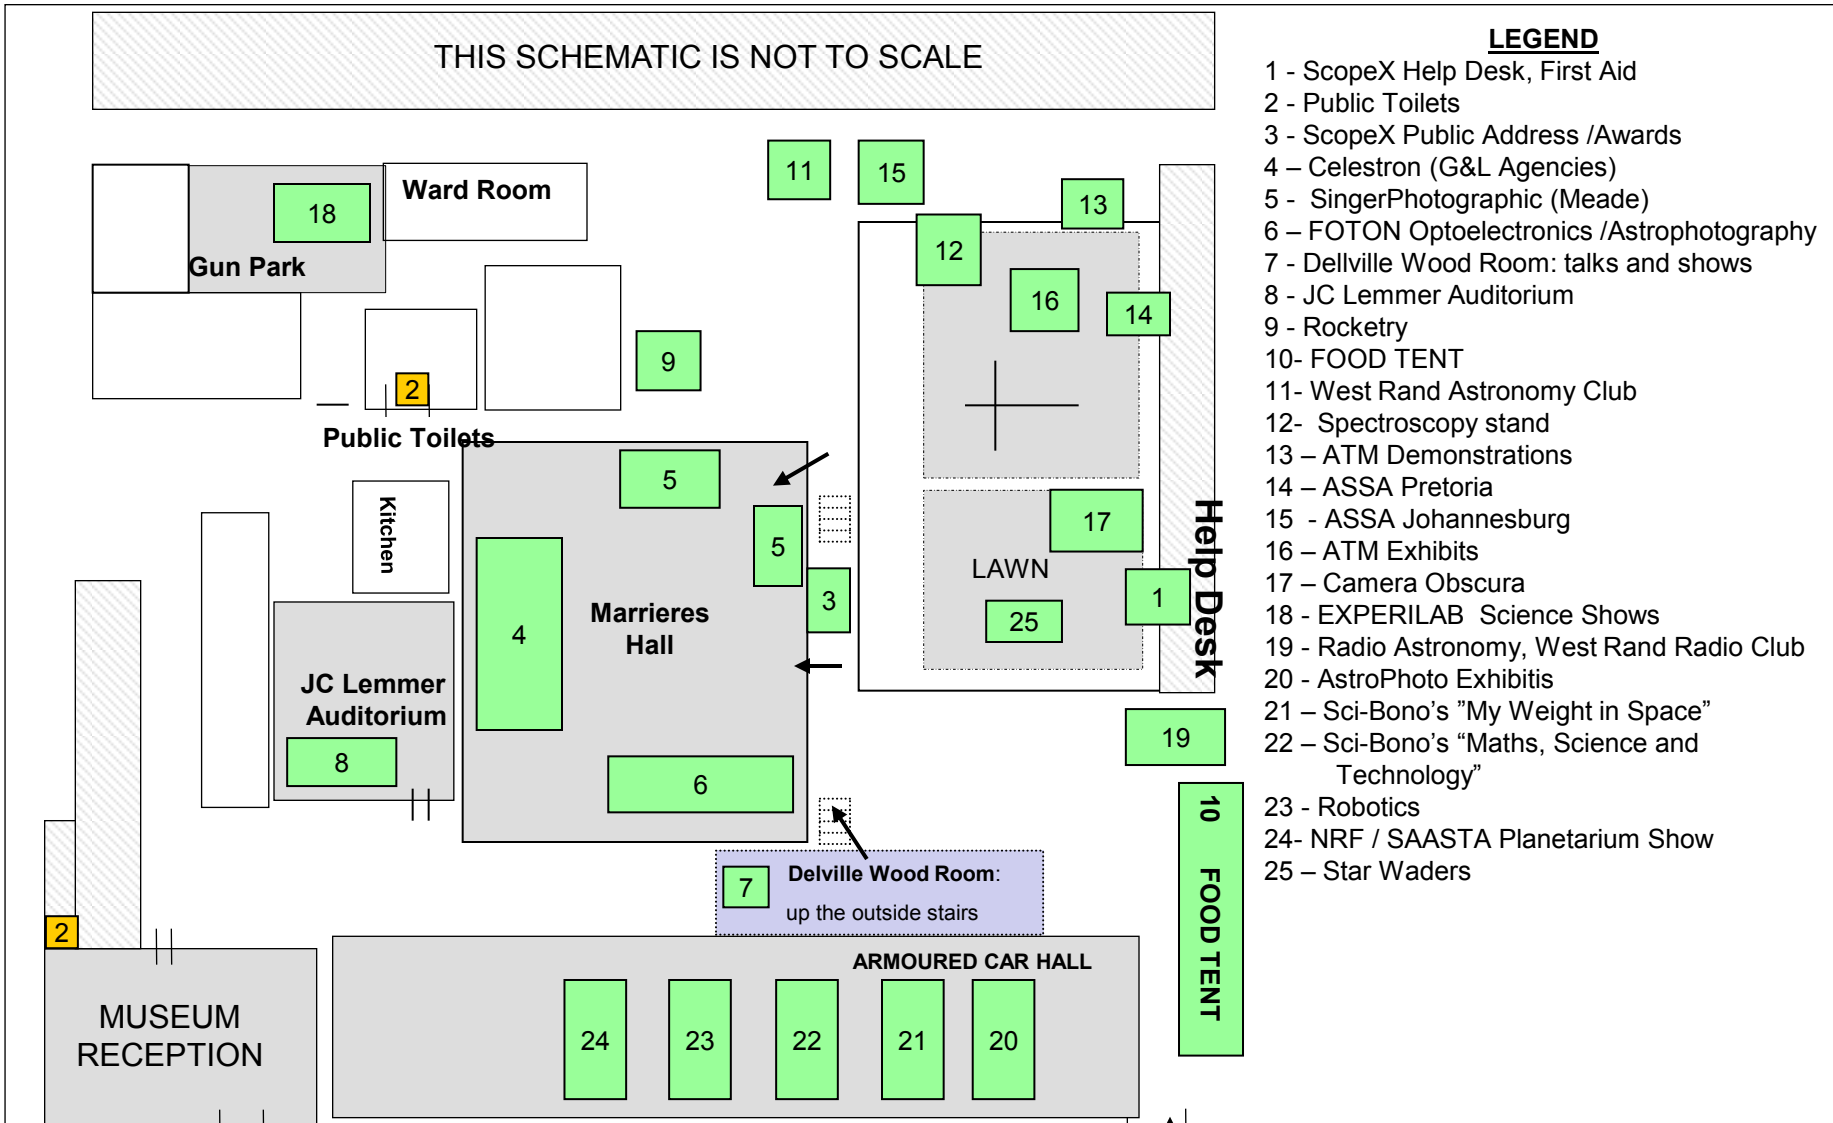

# SCOPEX 2018 : 15 September at SA Military History Museum - Layout

## LEGEND

- 1 - ScopeX Help Desk, First Aid
- 2 - Public Toilets
- 3 - ScopeX Public Address /Awards
- 4 - Celestron (G&L Agencies)
- 5 - SingerPhotographic (Meade)
- 6 - FOTON Optoelectronics /Astrophotography
- 7 - Delville Wood Room: talks and shows
- 8 - JC Lemmer Auditorium
- 9 - Rocketry
- 10- FOOD TENT
- 11- West Rand Astronomy Club
- 12- Spectroscopy stand
- 13 - ATM Demonstrations
- 14 - ASSA Pretoria
- 15 - ASSA Johannesburg
- 16 - ATM Exhibits
- 17 - Camera Obscura
- 18 - EXPERILAB Science Shows
- 19 - Radio Astronomy, West Rand Radio Club
- 20 - AstroPhoto Exhibitis
- 21 - Sci-Bono's "My Weight in Space"
- 22 - Sci-Bono's "Maths, Science and Technology"
- 23 - Robotics
- 24- NRF / SAASTA Planetarium Show
- 25 - Star Waders

THIS SCHEMATIC IS NOT TO SCALE

MUSEUM ENTRANCE

North

Big Gate

Exhibitor Vehicle Entrance  
Will be open 7am to 9am and from 5pm

CAR ENTRANCE  
from ERLSWOLD way